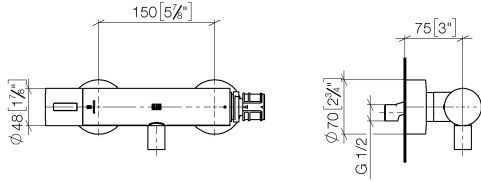

## TARA Shower thermostat - Chrome

---

TARA

ST 060 113 5892

ST 060 113 5892

mm [inches]

**Flow rate chart**

**Certificates**