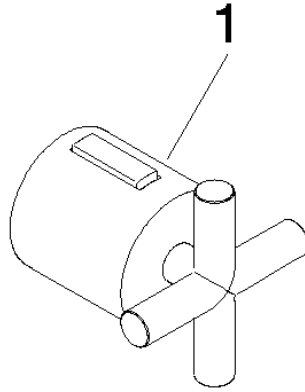

## TARA Shower thermostat - Chrome

---

TARA

ST 060 113 5892

ST 060 113 5892

mm [inches]

## TARA Shower thermostat - Chrome

---

TARA

ST 060 113 5892

ST 060 113 5892

- slide-on rosettes Ø 70 mm
- gauge 150 mm - 13 mm
- 3/8" shower outlet
- with volume control

**Intrinsic protection against back flow.**