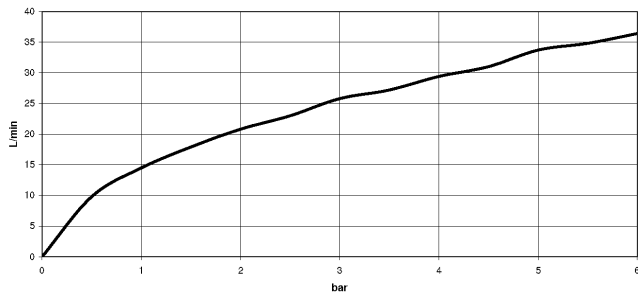

## TARA Shower thermostat - Chrome

---

TARA

ST 060 113 5892

ST 060 113 5892

mm [inches]

**Flow rate chart**

**Certificates**