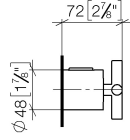

## TARA Shower thermostat - Chrome

---

TARA

ST 060 113 5892

ST 060 113 5892

mm [inches]